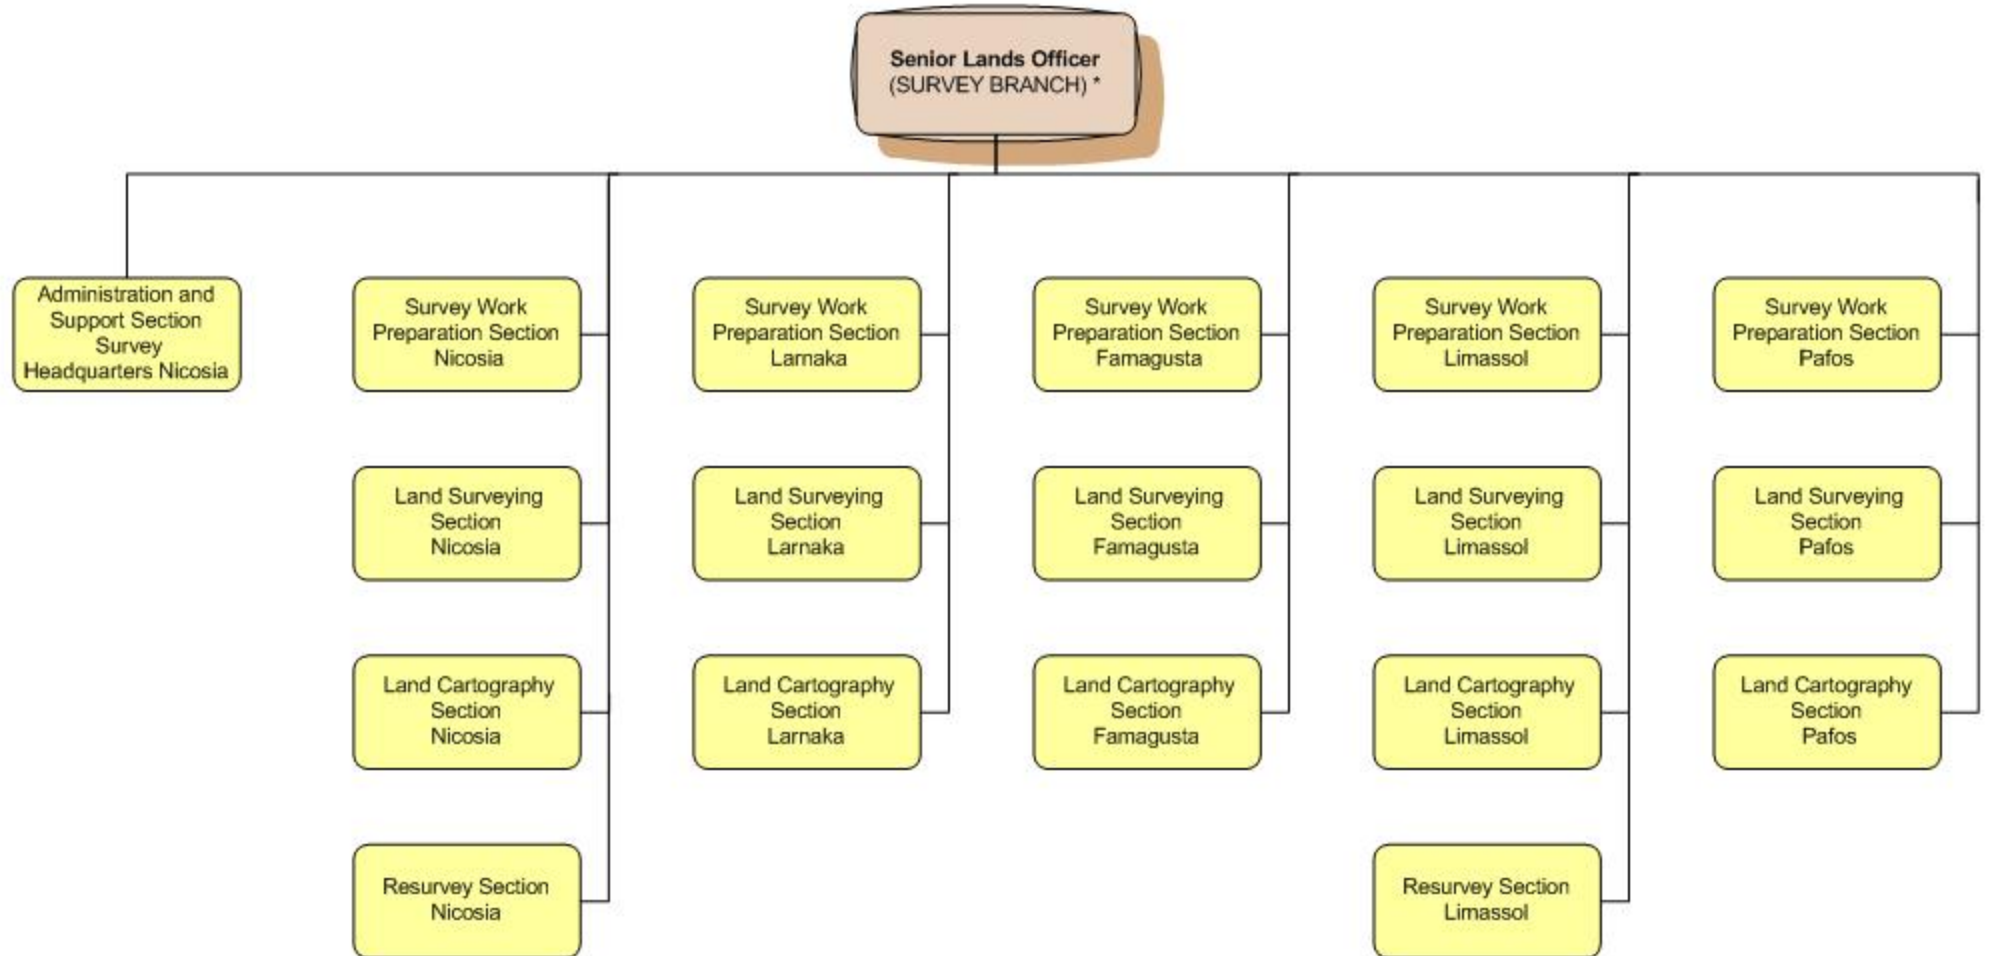

# Organisational Structure of the Survey Branch

\* The District Lands Officers have the administrative supervision of the staff of the Sections of Land Surveying and Land Cartography in Larnaka, Famagusta, Limassol, and Pafos Districts